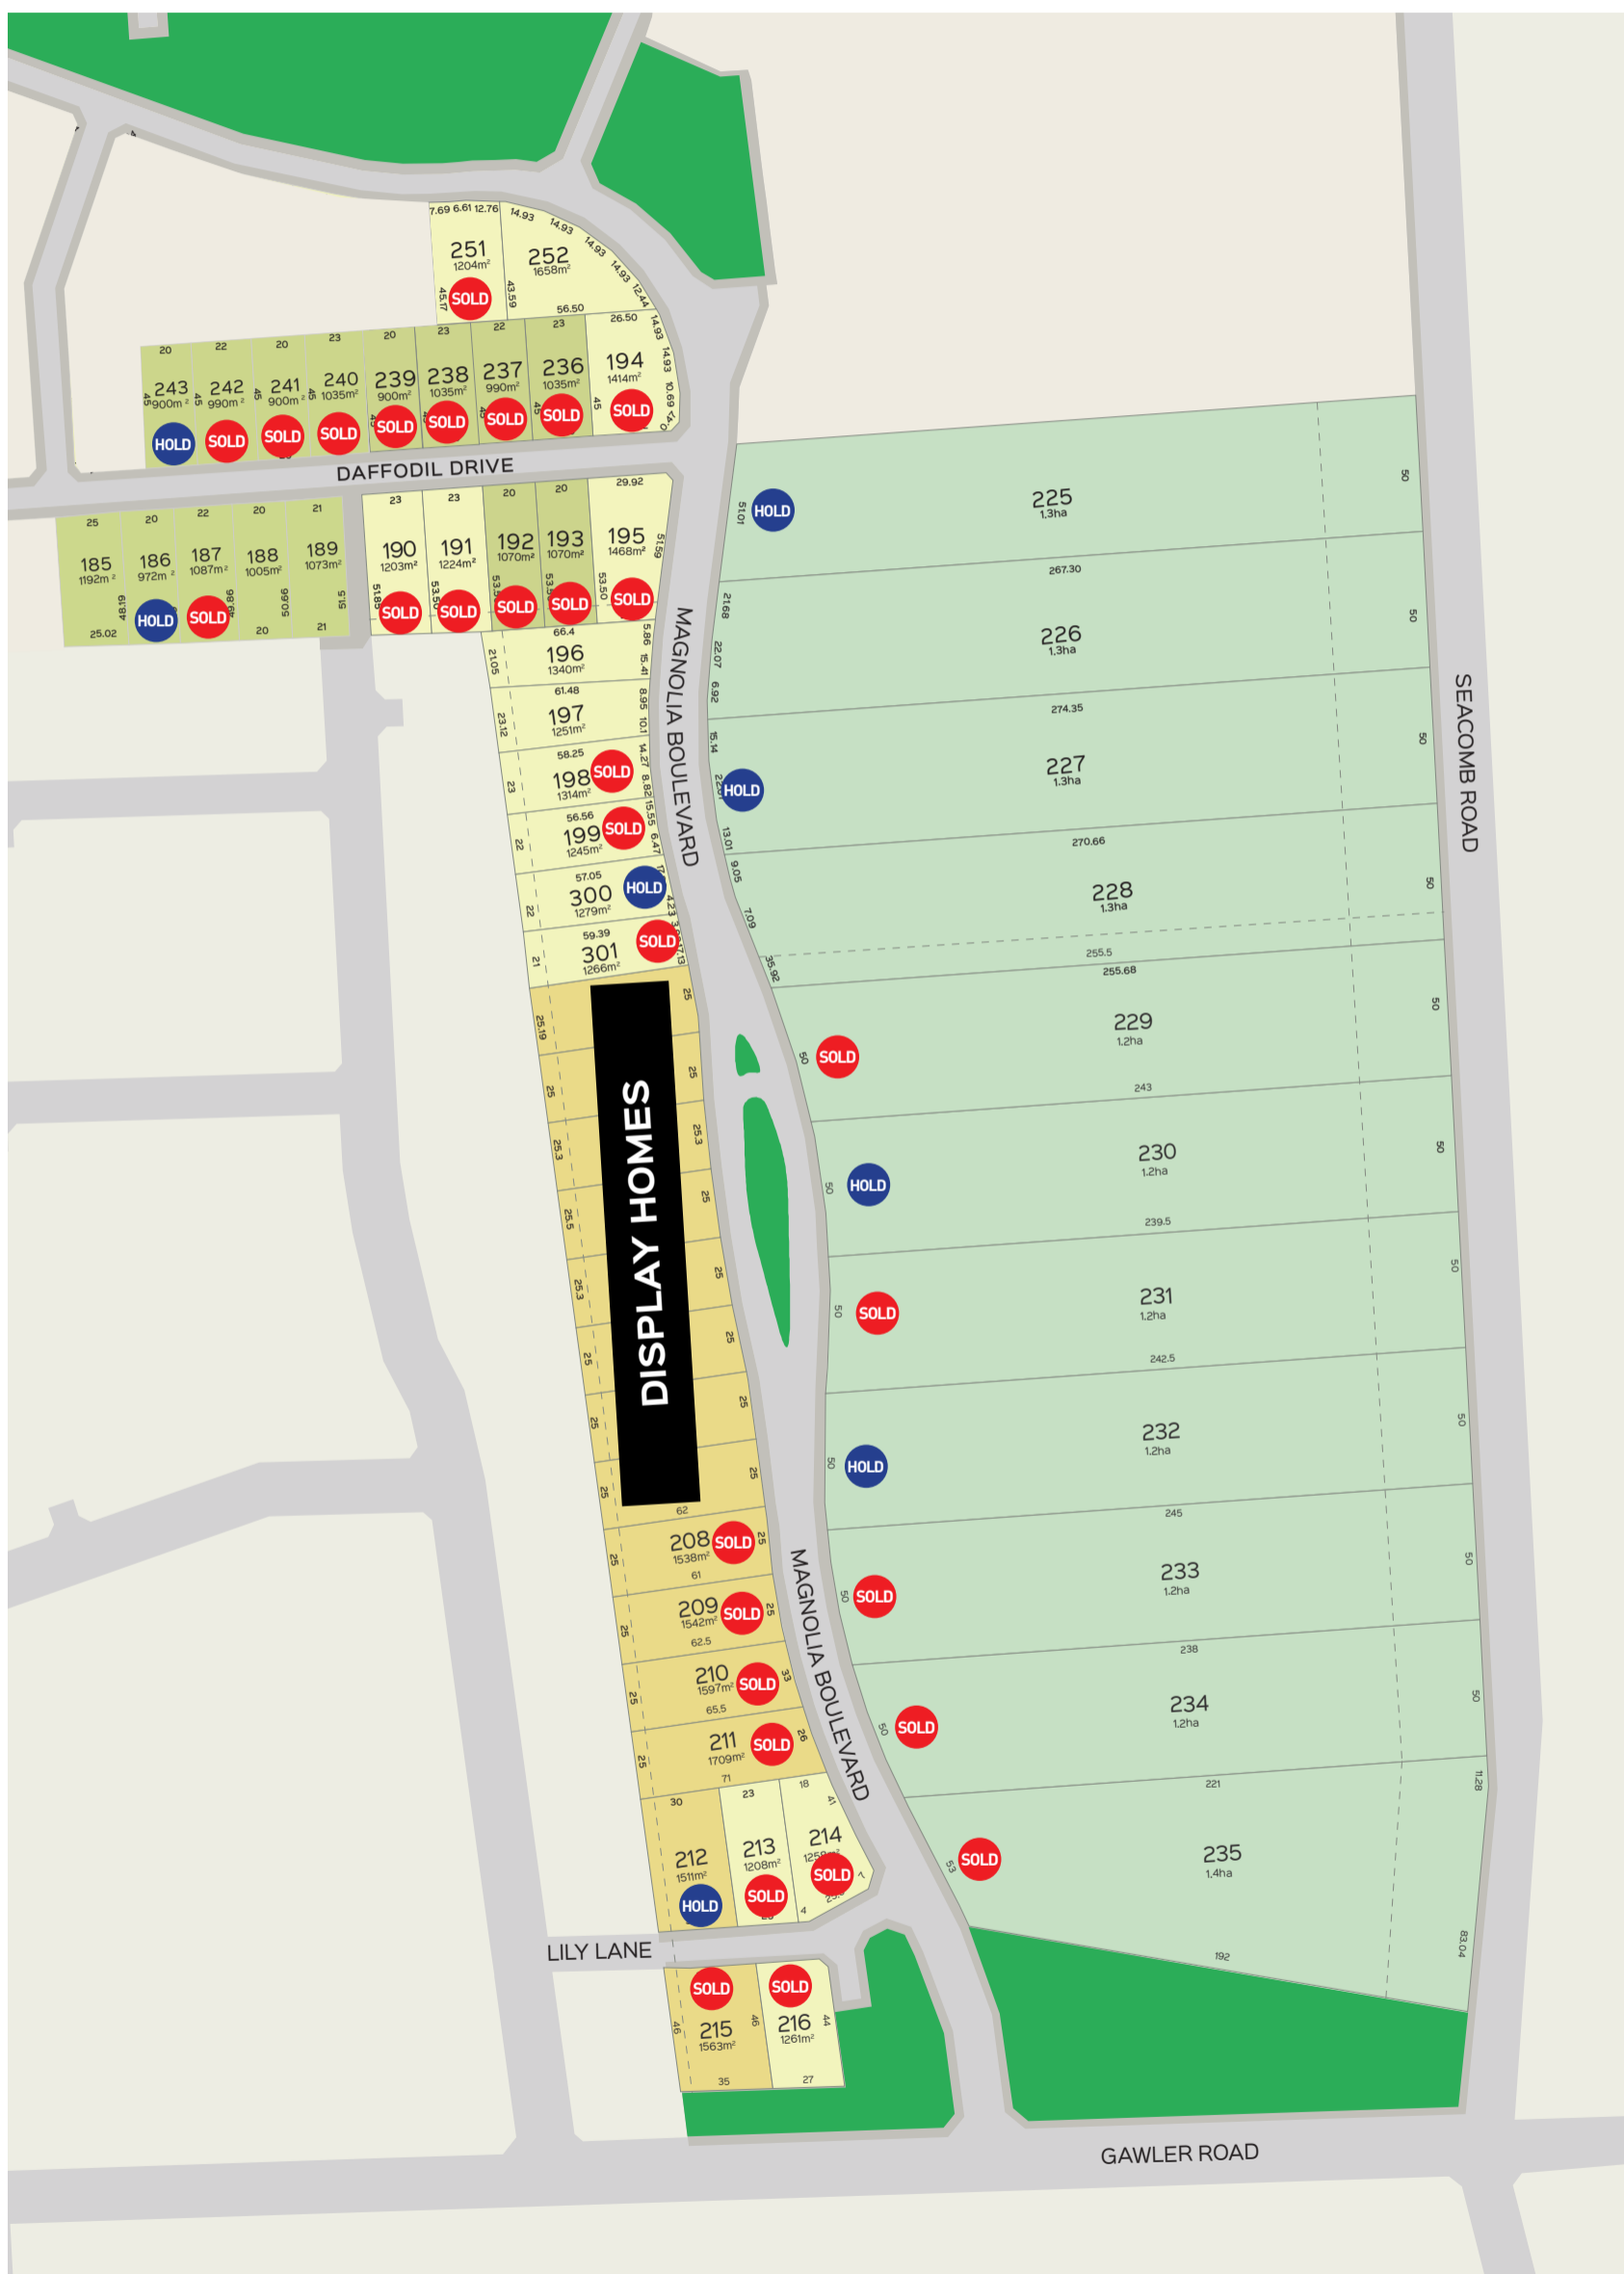

# STAGE 1, 2 & 3

ENQUIRE NOW 1800 689 511  
edentwowells.com.au

- 900m<sup>2</sup> + Family Blocks
- 1200m<sup>2</sup> + Large Blocks
- 1500m<sup>2</sup> + Huge Blocks
- 1ha+ Enormous Blocks